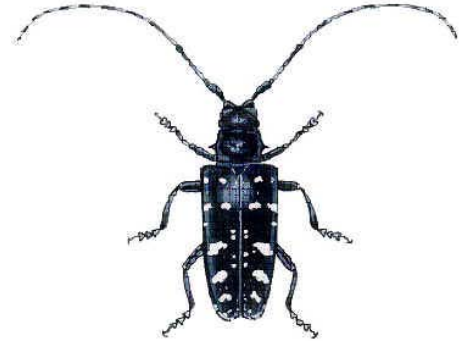

Asian Long-horned Beetle

The Asian Long-horned beetle attacks and kills healthy hardwood trees, particularly maple trees. It has been sighted as far north as Vaughan. There have been no sightings in Simcoe County yet.

The beetle has a shiny black body (2-3.5cm) with white spots and long antennae with black and white bands.

Signs of attack on trees include:

- ◆ Exit holes in bark, 1 cm across
- ◆ Oval wounds on bark leaking sap, created by egg-laying
- ◆ Sawdust on branches or tree base from larvae feeding inside.